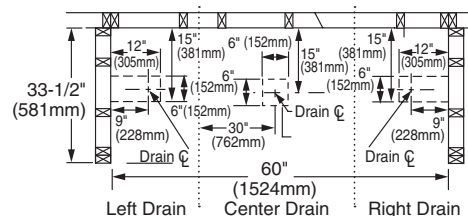

59-7/8" x 31-1/4" x 5-1/8"  
(1521 x 794 x 130mm)

**Door Features:**

- 6000Y1.STE5.213 By-Pass Bath Door
- Tempered safety glass
- Silver Shine frame finish
- Rain privacy glass

**Nominal Dimensions:**

57-1/2" to 59-1/2" x 68"  
(1461 to 1511 x 1727mm)

**Wall Set Features:**

- 6032Y1.SW Bath Wall Set
- High-gloss acrylic-capped ABS with fiberglass reinforcement
- Mounts directly to studs
- Caulk-less installation

**Nominal Dimensions:**

60" x 32" x 70" tall  
(1524 x 813 x 1778mm)

**Shower Kit Without Walls:**

- 6032Y1KB.ST-R Shower Kit Without Walls, Right Drain
- 6032Y1KB.ST-L Shower Kit Without Walls, Left Drain
- 6032Y1KB.ST-C Shower Kit Without Walls, Center Drain

- Same as above but without wall set

**STUD LAYOUT**

☒ = Stud Location