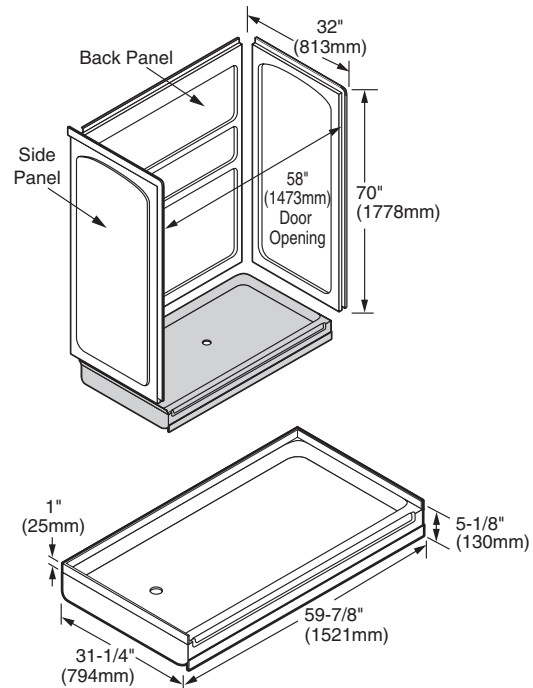

**Includes the following components:**

**Shower Base Features:**

- 6032Y1.ST-R/L/C Shower Base
- High-gloss acrylic-capped ABS with fiberglass reinforcement
- Single threshold with tiling flange

**Nominal Dimensions:**

59-7/8" x 31-1/4" x 5-1/8"  
(1521 x 794 x 130mm)

**Door Features:**

- 6000Y1.STE5.213 By-Pass Bath Door
- Tempered safety glass
- Silver Shine frame finish
- Rain privacy glass

**Nominal Dimensions:**

57-1/2" to 59-1/2" x 68"  
(1461 to 1511 x 1727mm)

**Wall Set Features:**

- 6032Y1.SW Bath Wall Set
- High-gloss acrylic-capped ABS with fiberglass reinforcement
- Mounts directly to studs
- Caulk-less installation

**Nominal Dimensions:**

60" x 32" x 70" tall  
(1524 x 813 x 1778mm)