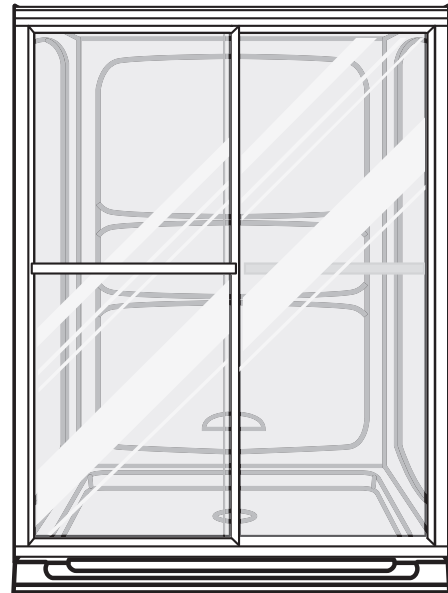

**ACRYLUX 60" x 32" SHOWER KIT**

**Shower Kit With Walls:**

- 6032Y1K.ST-R Shower Kit With Walls, Right Drain
- 6032Y1K.ST-L Shower Kit With Walls, Left Drain
- 6032Y1K.ST-C Shower Kit With Walls, Center Drain

**Includes the following components:**

**Shower Base Features:**

- 6032Y1.ST-R/L/C Shower Base
- High-gloss acrylic-capped ABS with fiberglass reinforcement
- Single threshold with tiling flange

**Nominal Dimensions:**

59-7/8" x 31-1/4" x 5-1/8"  
(1521 x 794 x 130mm)

**Door Features:**

- 6000Y1.STE5.213 By-Pass Bath Door
- Tempered safety glass
- Silver Shine frame finish
- Rain privacy glass

**Nominal Dimensions:**

57-1/2" to 59-1/2" x 68"  
(1461 to 1511 x 1727mm)

**Wall Set Features:**

- 6032Y1.SW Bath Wall Set
- High-gloss acrylic-capped ABS with fiberglass reinforcement
- Mounts directly to studs
- Caulk-less installation

**Nominal Dimensions:**

60" x 32" x 70" tall  
(1524 x 813 x 1778mm)